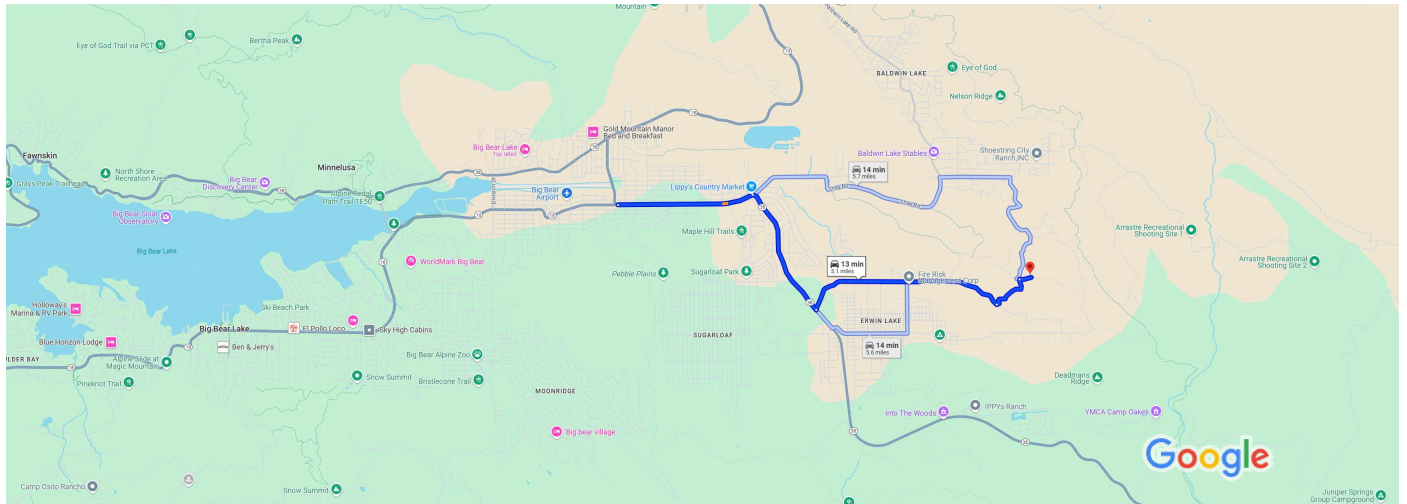

Big Bear, California to Big Bear, California

Drive 5.1 miles, 13 min

Map data ©2025 Google 2000 ft

This route has restricted usage or private roads.
Big Bear
California

- ↑ 1. Head east on E Big Bear Blvd/Rim of the World Scenic Bywy toward Mt Doble Dr
1.3 mi
- ↘ 2. Turn right onto CA-38 W/Greenspot Blvd/Rim of the World Scenic Bywy
1.3 mi
- ↙ 3. Turn left onto Erwin Ranch Rd
2.0 mi
- ↙ 4. Turn left
 Restricted usage road
0.4 mi
- ↘ 5. Turn right onto Avenue A
 Restricted usage road
 Destination will be on the left
0.1 mi

Big Bear
California