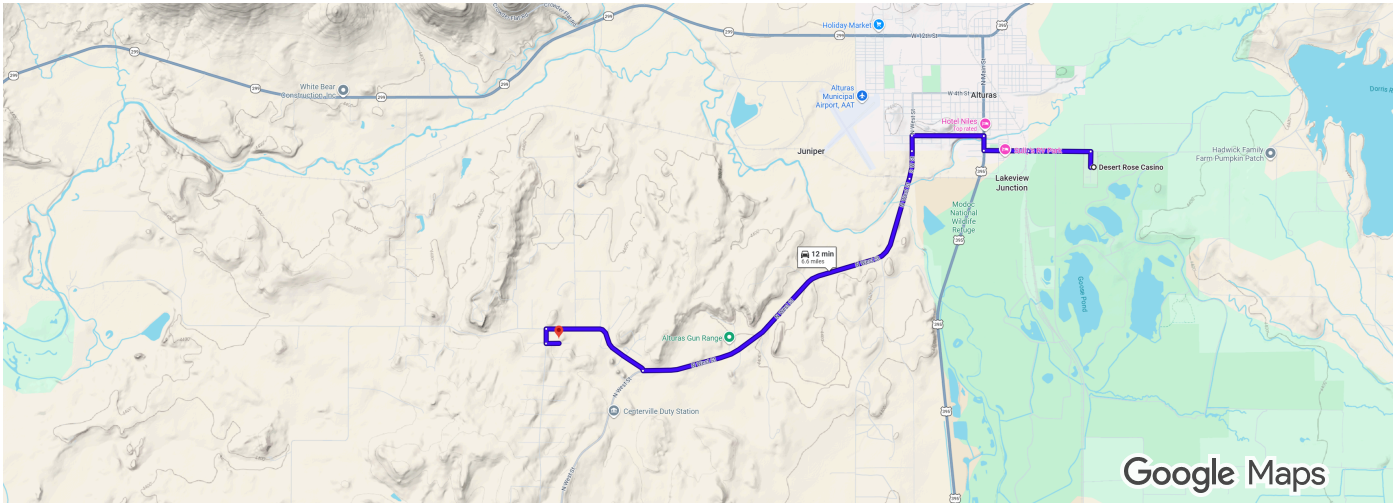

Desert Rose Casino, 901 Co Rd 56, Alturas, CA 96101 to 95 Pit River Rd, Alturas, CA 96101

Drive 6.6 miles, 12 min

Map data ©2026 Google 2000 ft

Desert Rose Casino

901 Co Rd 56, Alturas, CA 96101

Take Parker Creek Rd and E McDowell Ave to S Main St

- 3 min (1.1 mi)
 - ↑ 1. Exit the parking lot toward BIA Rte 79
 - 92 ft
 - ↘ 2. Turn right onto BIA Rte 79
 - 0.1 mi
 - ↙ 3. Turn left onto Country Rd 56/Parker Creek Rd
 - i Continue to follow Parker Creek Rd**
 - 0.5 mi
 - ↑ 4. Continue onto E McDowell Ave
 - 0.4 mi
 - ↘ 5. Turn right onto S Main St
 - 21 sec (0.1 mi)
 - ↙ 6. Turn left onto W Carlos St
 - 1 min (0.6 mi)

Continue on N West St to Co Rd 76

- 4 min (3.5 mi)
 - ↙ 7. Turn left onto N West St
 - 0.1 mi
 - ↑ 8. Continue onto S W St
 - 0.2 mi
 - ↑ 9. Continue onto N West St

3.1 mi

Continue on Co Rd 76. Drive to Mustang Rd

3 min (1.3 mi)

➔ 10. Turn right onto Co Rd 76

1.0 mi

↶ 11. Turn left onto Pit River Rd

0.1 mi

↶ 12. Turn left at the 1st cross street onto Mustang Rd

i Destination will be on the left

0.1 mi